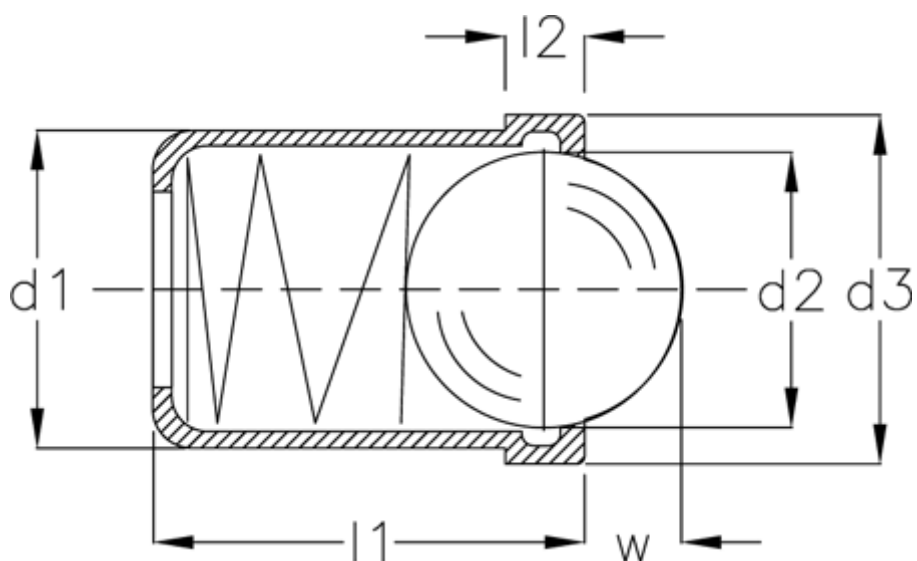

# Data Sheet

Article number: 20883000A

Description: E+G  
Spring plunger GN 614-4-KD

## Measures

d1	= 4
d2	= 3.0
d3	= 4.6
l1	= 5.0
l2	= 1.0
Spring pressure N bottom	= 6.5
Spring pressure N top	= 2.5
W	= 0.8